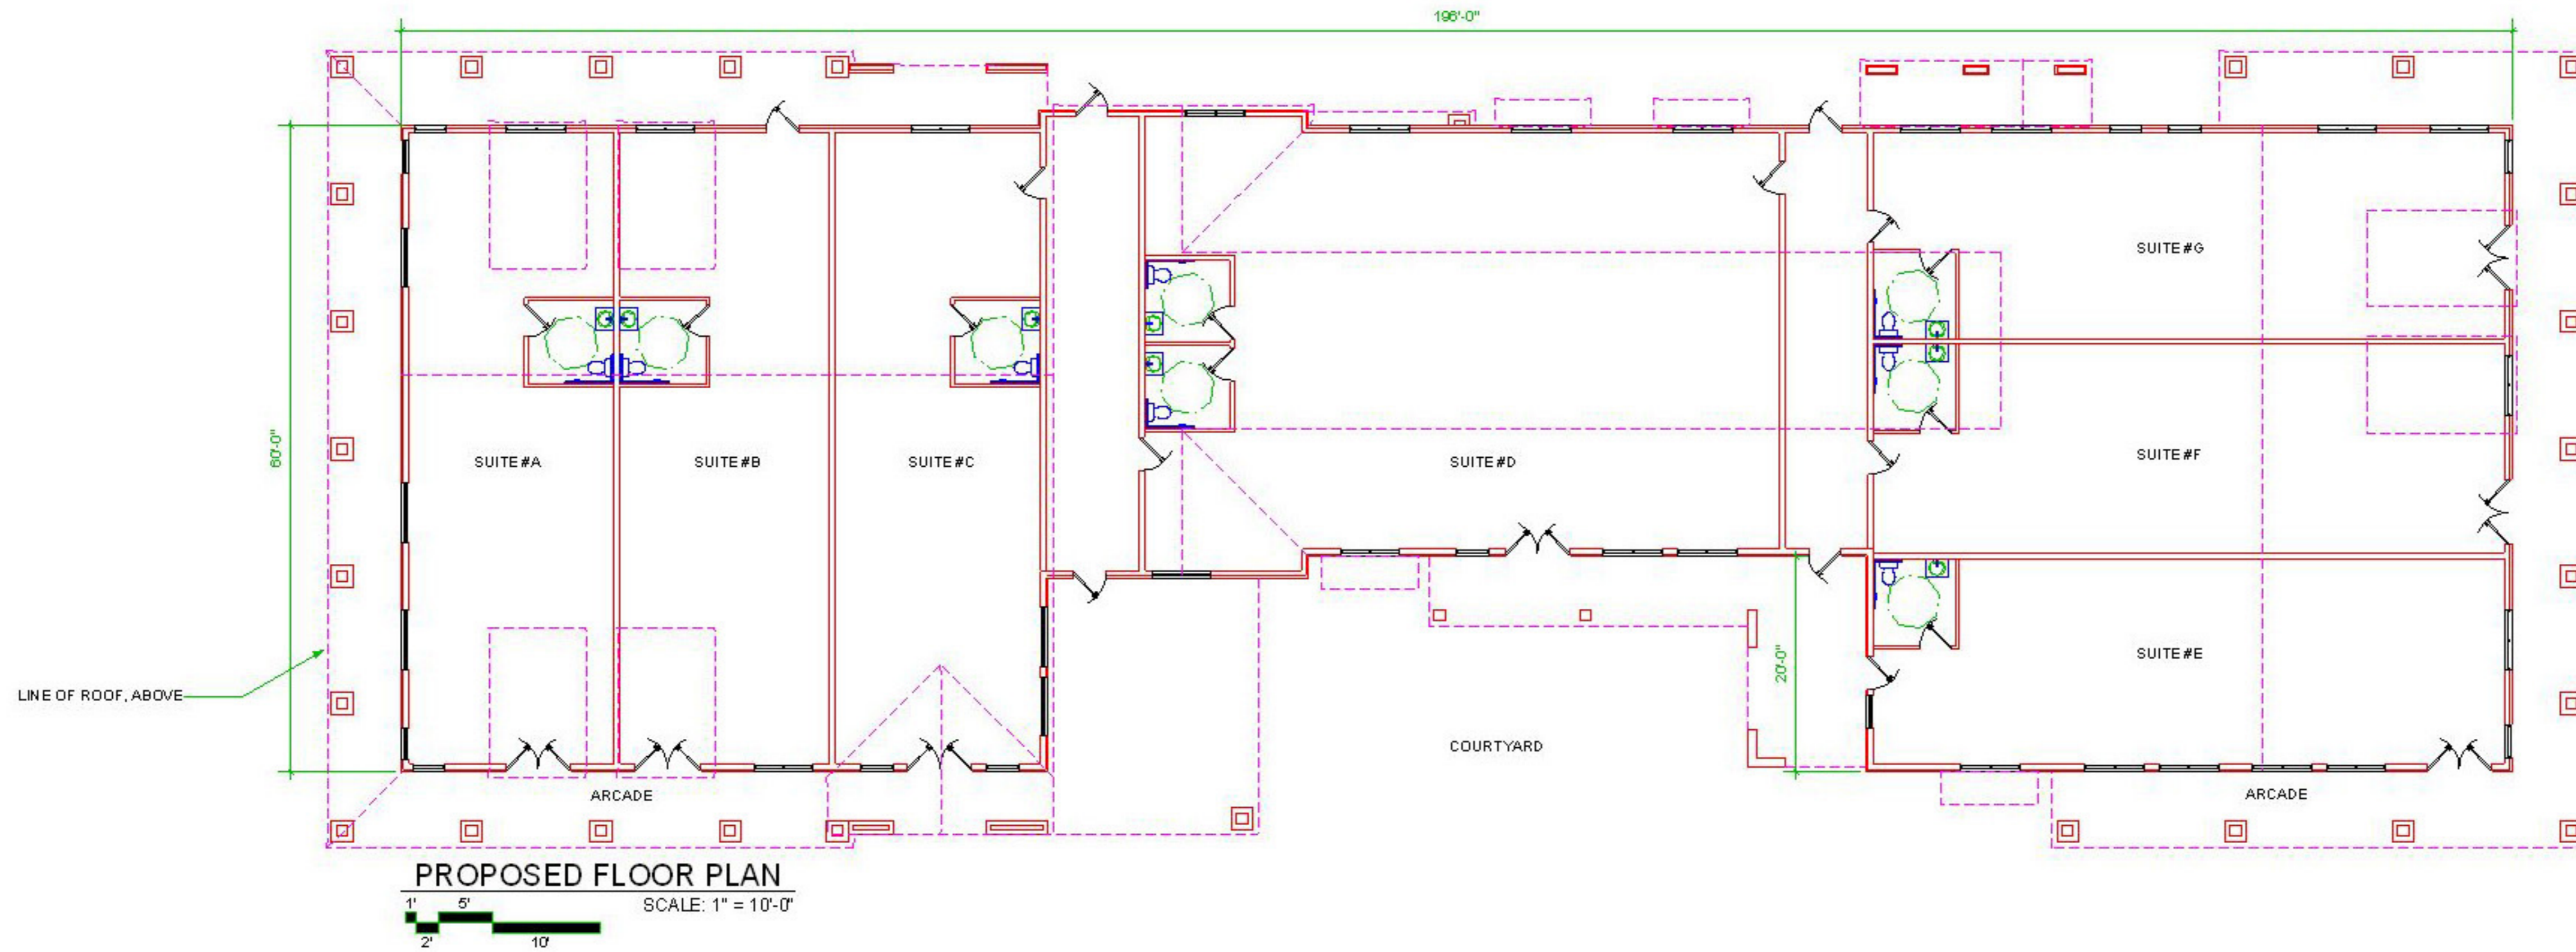

GOLD COUNTRY PLAZA @ SUTTER HILL

THE GRIFFIN COMPANY
9795 BUSINESS PARK DR. STE# D
SACRAMENTO, CA 95827
(916) 361-1042

DCA DARRYL CHINN ARCHITECTS
2612 J STREET #2
SACRAMENTO, CA
95816-4113
DR: 916-448-1293
FAX: 916-448-2890