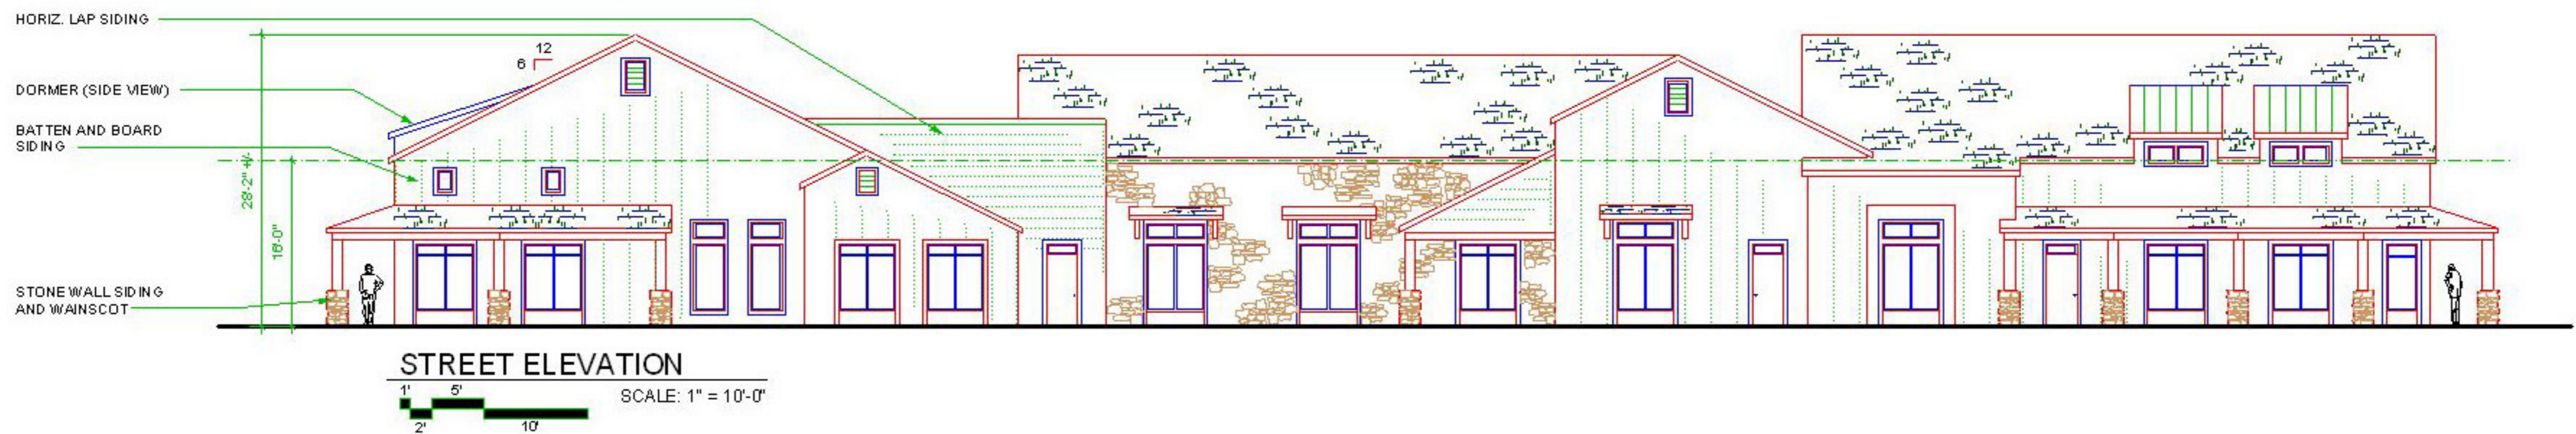

GOLD COUNTRY PLAZA @ SUTTER HILL

THE GRIFFIN COMPANY
9795 BUSINESS PARK DR. STE# D
SACRAMENTO, CA 95827
(916) 361-1042

DCA DARRYL CHINN ARCHITECTS
2612 J STREET #2
SACRAMENTO, CA
95816-4113
DR: 916-448-1293
FAX: 916-448-2890